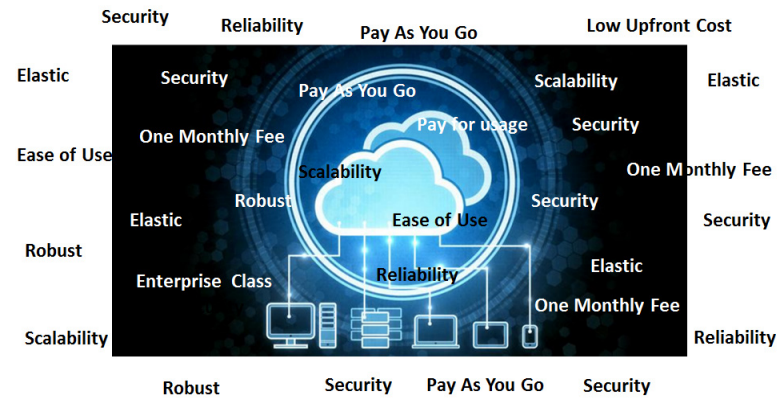

²Mobile App to run our business

Backup and Disaster and Recovery

Support and Maintenance

Military Grade security and guaranteed up time – 24/7/365

**MOBILE APP TO GROW YOUR BUSINESS
ANYWHERE, ANYTIME FROM PHONE OR TABLET
FULL MAINTENANCE SUPPORT AND UPGRADES
BACKUP AND DISASTER RECOVERY
FREE TRIAL**

¹overlimit usage charge applies, ²select from option

YOUR BUSINESS IN THE CLOUD

- MOBILE APP to Grow your business
- Anywhere, Anytime from Phone or Tablet
- Full Maintenance Support and Upgrades
 - Backup and Disaster Recovery