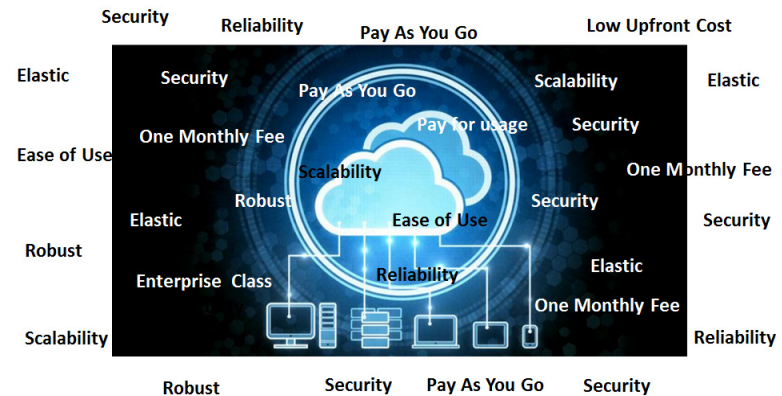

Starter Pack 75

\$750 + \$75/monthly

¹Unlimited Hardware memory, storage and Bandwidth

Feature set Microsoft 365 Office

²Mobile App Suite to run our business

Backup and Disaster and Recovery

Support and Maintenance

Military Grade security and guaranteed up time – 24/7/365

**MOBILE APP TO GROW YOUR BUSINESS
ANYWHERE, ANYTIME FROM PHONE OR TABLET
FULL MAINTENANCE SUPPORT AND UPGRADES
BACKUP AND DISASTER RECOVERY
FREE TRIAL**

¹overlimit usage charge applies, ²Apps for Promotion, Promotion scheme and Geolocation

Starter Pack 35

\$350 + \$50/monthly

¹Unlimited Hardware memory, storage and Bandwidth

Feature set Microsoft 365 Office